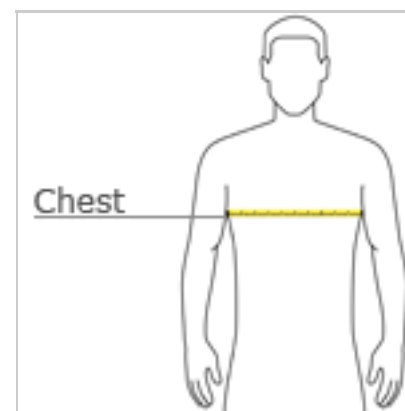

- 3.8-ounce, 100% polyester interlock with PosiCharge technology
- Removable tag for comfort and relabeling
- Set-in sleeves

Given the extreme heat required for sublimation, please consult with your decorator. It is highly recommended to sample test product by color before production.

HOW TO MEASURE

CHEST WIDTH

Measure under the arm and around the fullest part of the chest with arms down, keeping tape horizontal.

SIZE CHART

	XS	S	M	L	XL	2XL	3XL	4XL
Chest	32-34	35-37	38-40	41-43	44-46	47-49	50-53	54-57