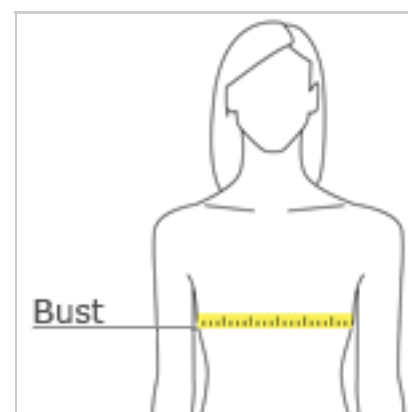

HOW TO MEASURE

BUST

Measure under the arm and around the fullest part of the bust with arms down, keeping tape horizontal.

SIZE CHART

	XS	S	M	L	XL	XXL	3XL	4XL
Size	2	4/6	8/10	12/14	16/18	20/22	24/26	28/30
Bust	32-34	35-36	37-38	39-41	42-44	45-47	48-51	52-55

COLOR INFORMATION

Please note: PMS code information is shown only when an exact match is available.

 Atomic Blue PMS 2203C	 Black PMS BLACK C	 Cardinal PMS 7421C	 Carolina Blue PMS 646C	 Deep Orange PMS 173C	 Deep Red PMS 201C	 Forest Green PMS 553C	 Gold PMS 1235C	 Grey Concrete PMS COOL GRAY 10C	 Grey Concrete Heather PMS COOL GRAY 10C	 Iron Grey PMS 7540C
 Iron Grey Heather PMS 7540C	 Kelly Green PMS 341C	 Lime Shock PMS 375C	 Maroon PMS 504C	 Neon Orange	 Neon Pink PMS 806C	 Neon Yellow	 Purple PMS 7672C	 Royal PMS 7686C	 Silver PMS 429C	 Tropic Blue PMS 7474C
 True Navy PMS 533C	 True Red PMS 200C	 True Royal PMS 7687C	 White