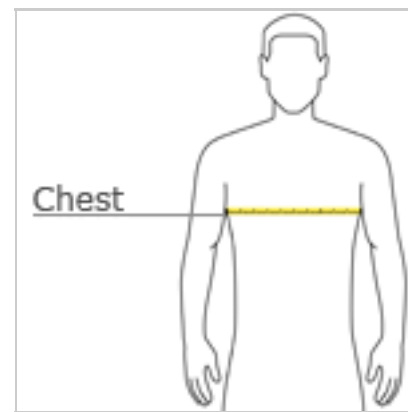

HOW TO MEASURE

CHEST WIDTH

Measure under the arm and around the fullest part of the chest with arms down, keeping tape horizontal.

SIZE CHART

	XS	S	M	L	XL
Size	4	6/8	10/12	14/16	18/20
Chest	25-26	26-28	28-30	30-32	32-35