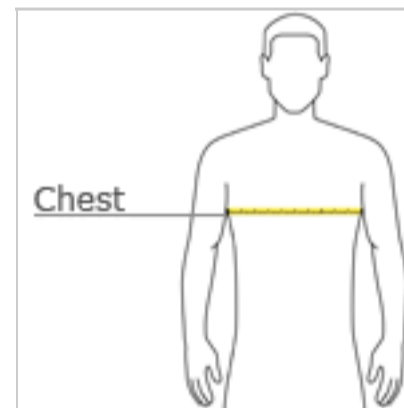

HOW TO MEASURE

CHEST WIDTH

Measure under the arm and around the fullest part of the chest with arms down, keeping tape horizontal.

SIZE CHART

	XS	S	M	L	XL
Size	4	6/8	10/12	14/16	18/20
Chest	25-26	26-28	28-30	30-32	32-35

COLOR INFORMATION

Please note: PMS code information is shown only when an exact match is available.

Atomic Blue PMS 2203C	Black PMS BLACK C	Carolina Blue PMS 646C	Deep Red PMS 201C	Forest Green PMS 553C	Gold PMS 1235C	Grey Concrete PMS COOL GRAY 10C	Grey Concrete Heather PMS COOL GRAY 10C	Iron Grey PMS 7540C	Iron Grey Heather PMS 7540C	Lime Shock PMS 375C
Maroon PMS 504C	Neon Orange	Neon Pink PMS 806C	Purple PMS 7672C	Royal PMS 7686C	Silver PMS 429C	True Navy PMS 533C	True Red PMS 200C	True Royal PMS 7687C	White